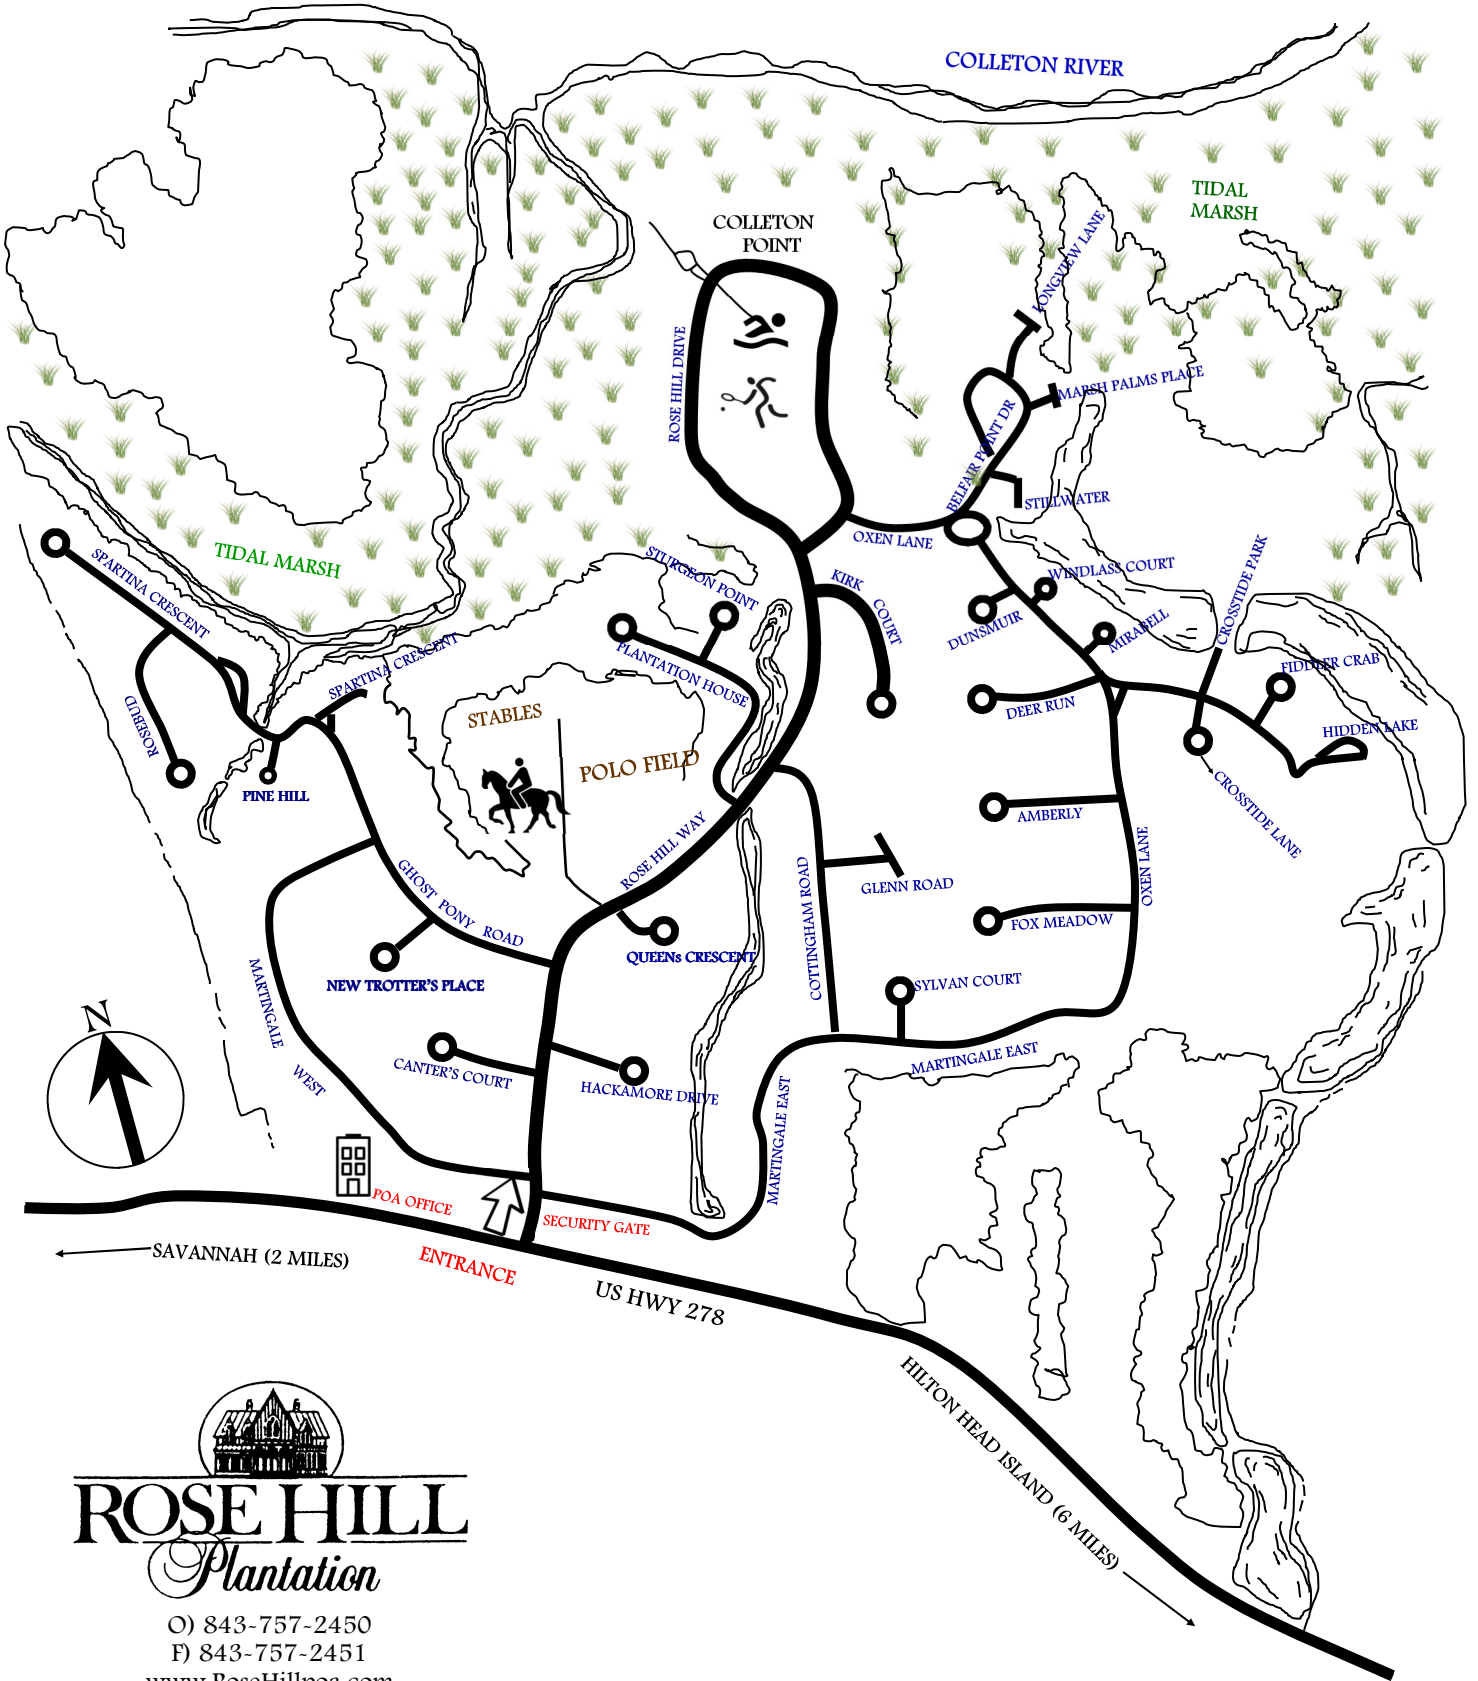

NORTH of US Highway 278

ROSE HILL *Plantation*

O) 843-757-2450

F) 843-757-2451

www.RoseHillpoa.com

SOUTH of US Highway 278

O) 843-757-2450
F) 843-757-2451
www.RoseHillpoa.com