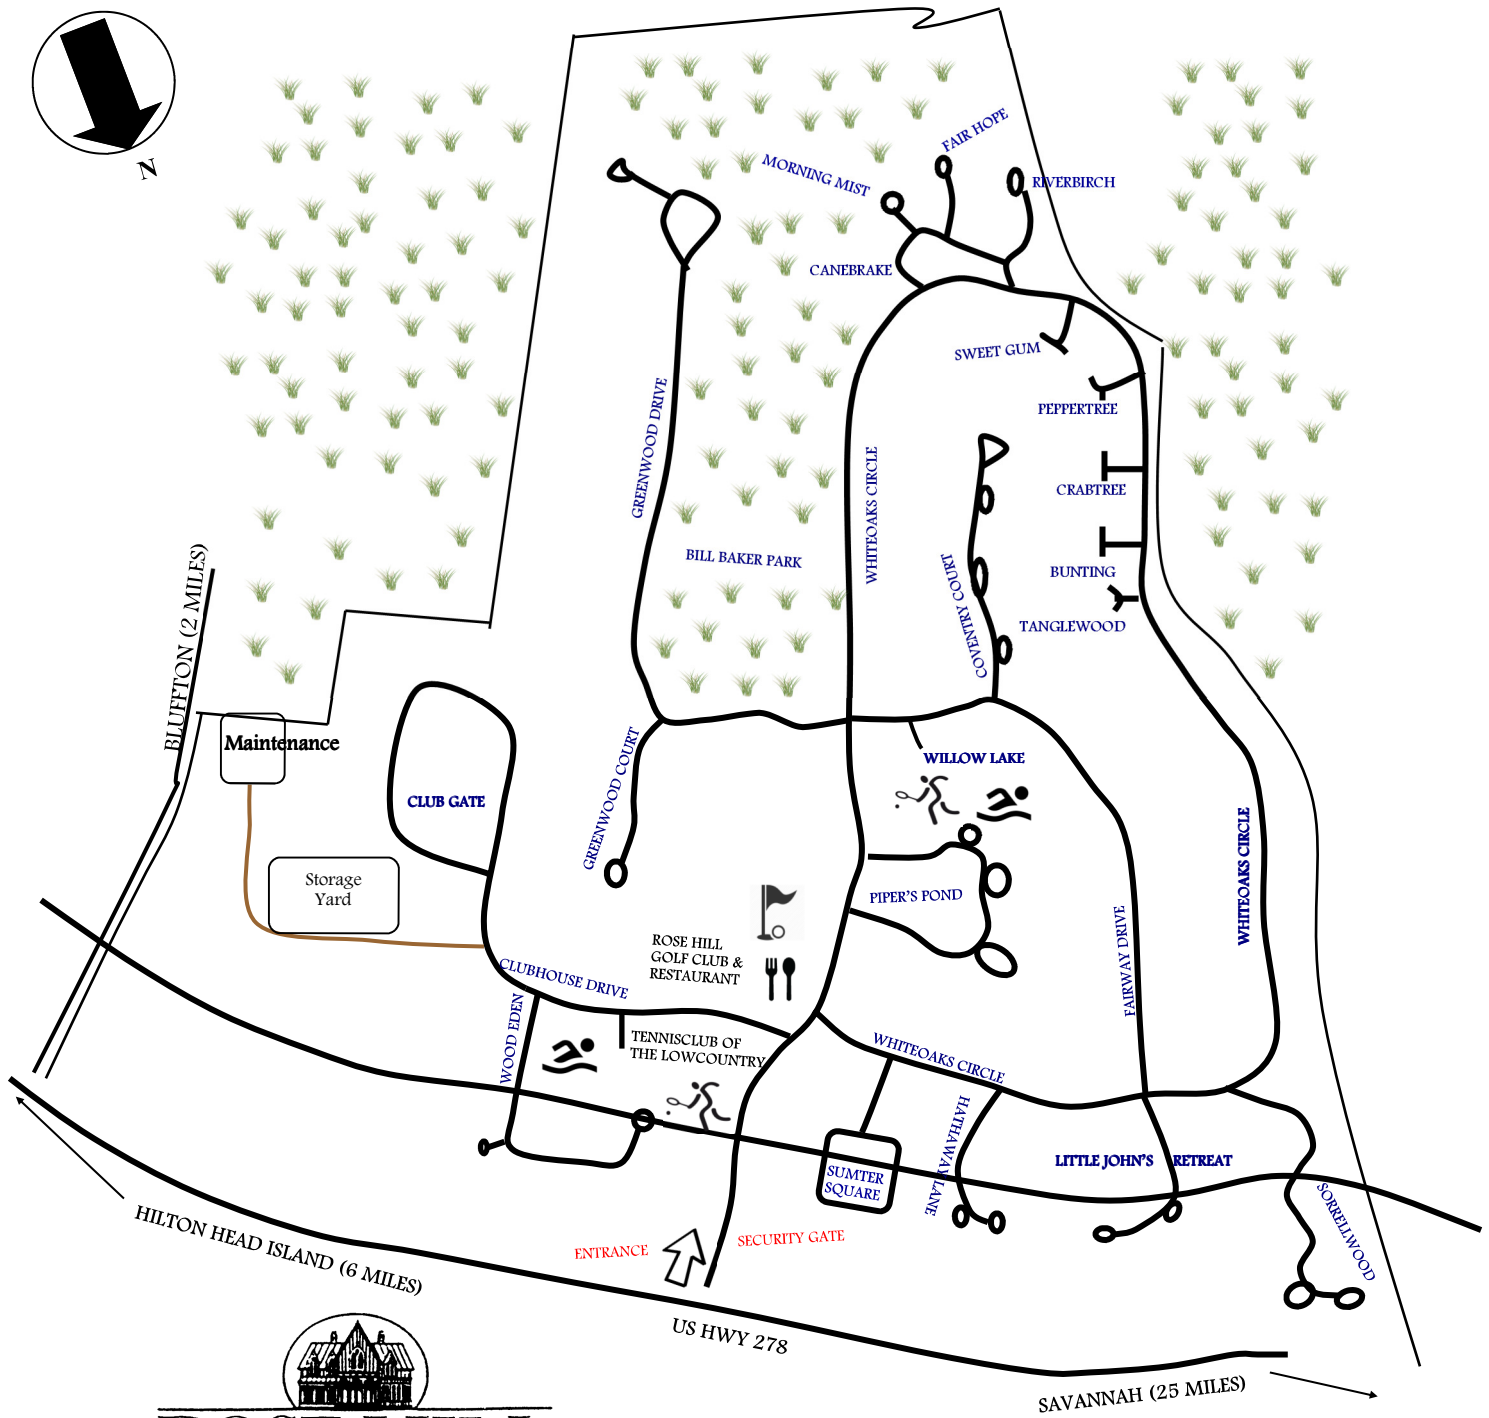

NORTH of US Highway 278

ROSE HILL *Plantation*

O) 843-757-2450

F) 843-757-2451

www.RoseHillpoa.com

SOUTH of US Highway 278

O) 843-757-2450
F) 843-757-2451
www.RoseHillpoa.com